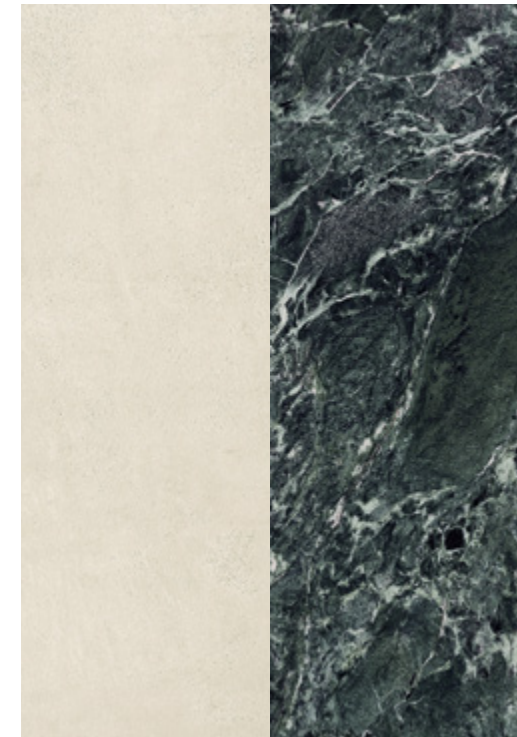

Floor Balance Nude 270x120 cm Wall Balance Steel Blue 270x120 cm /Jatoba Brown 300x150 cm

Floor Balance Ivory 120x120 cm / Verde St. Denis 300x150 cm Furniture Verde St. Denis 300x150 cm

Floor Balance Ivory 120x120 cm / Verde St. Denis 300x150 cm Furniture Verde St. Denis 300x150 cm