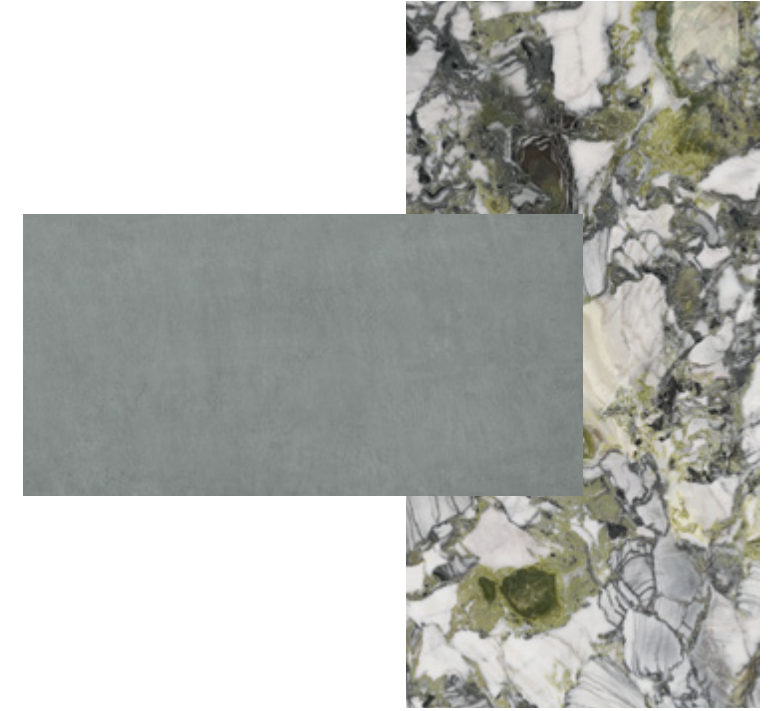

Floor Balance Azure 120x120 cm Wall Luxury White 300x150 cm Furniture Luxury White 300x150 cm